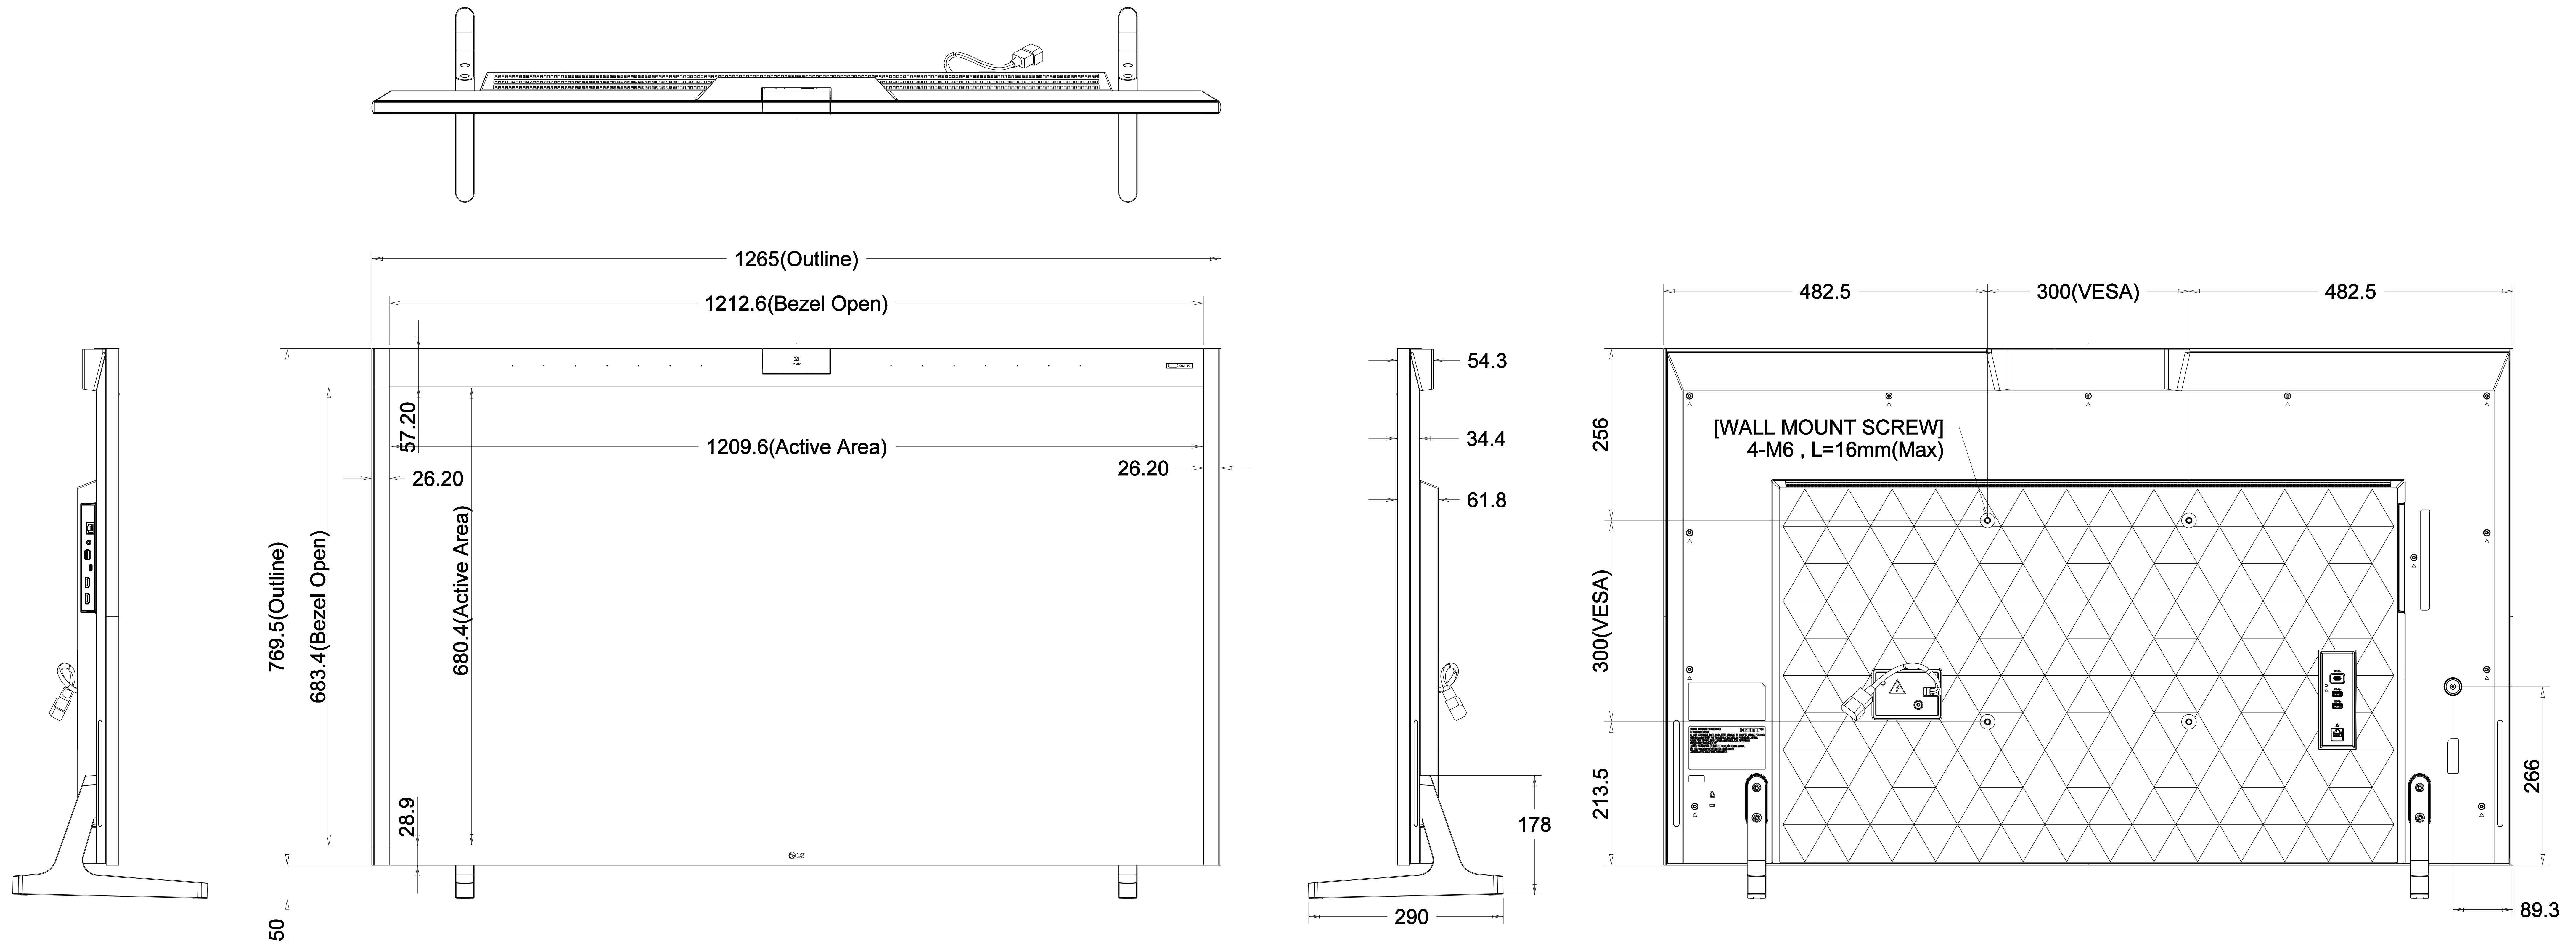

[55CT5WJ SET Dimension]

- Unit : mm

- Scale : 3/10 (Dimensions in the drawing are actual dimensions)

The stand is sold separately